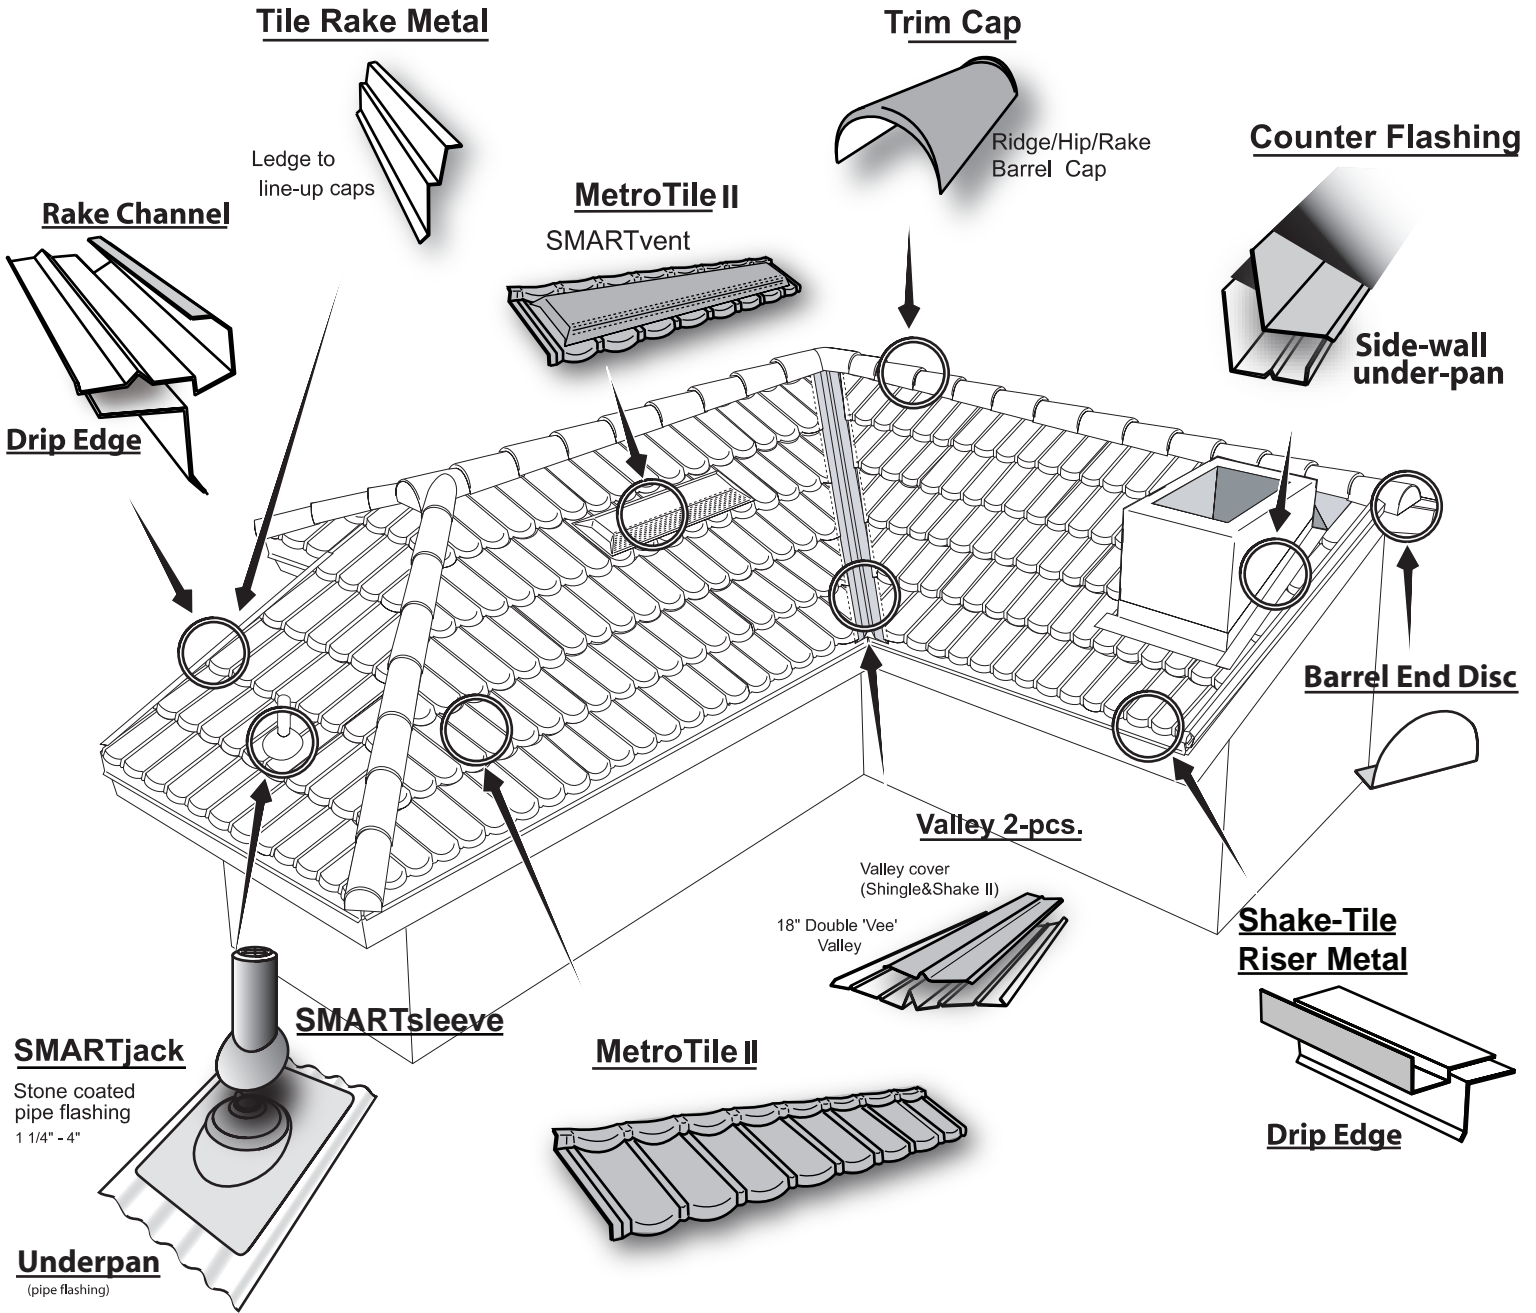

# MetroTile-II Accessory Locator

**Note:** Shaded areas indicate stone-coated surfaces